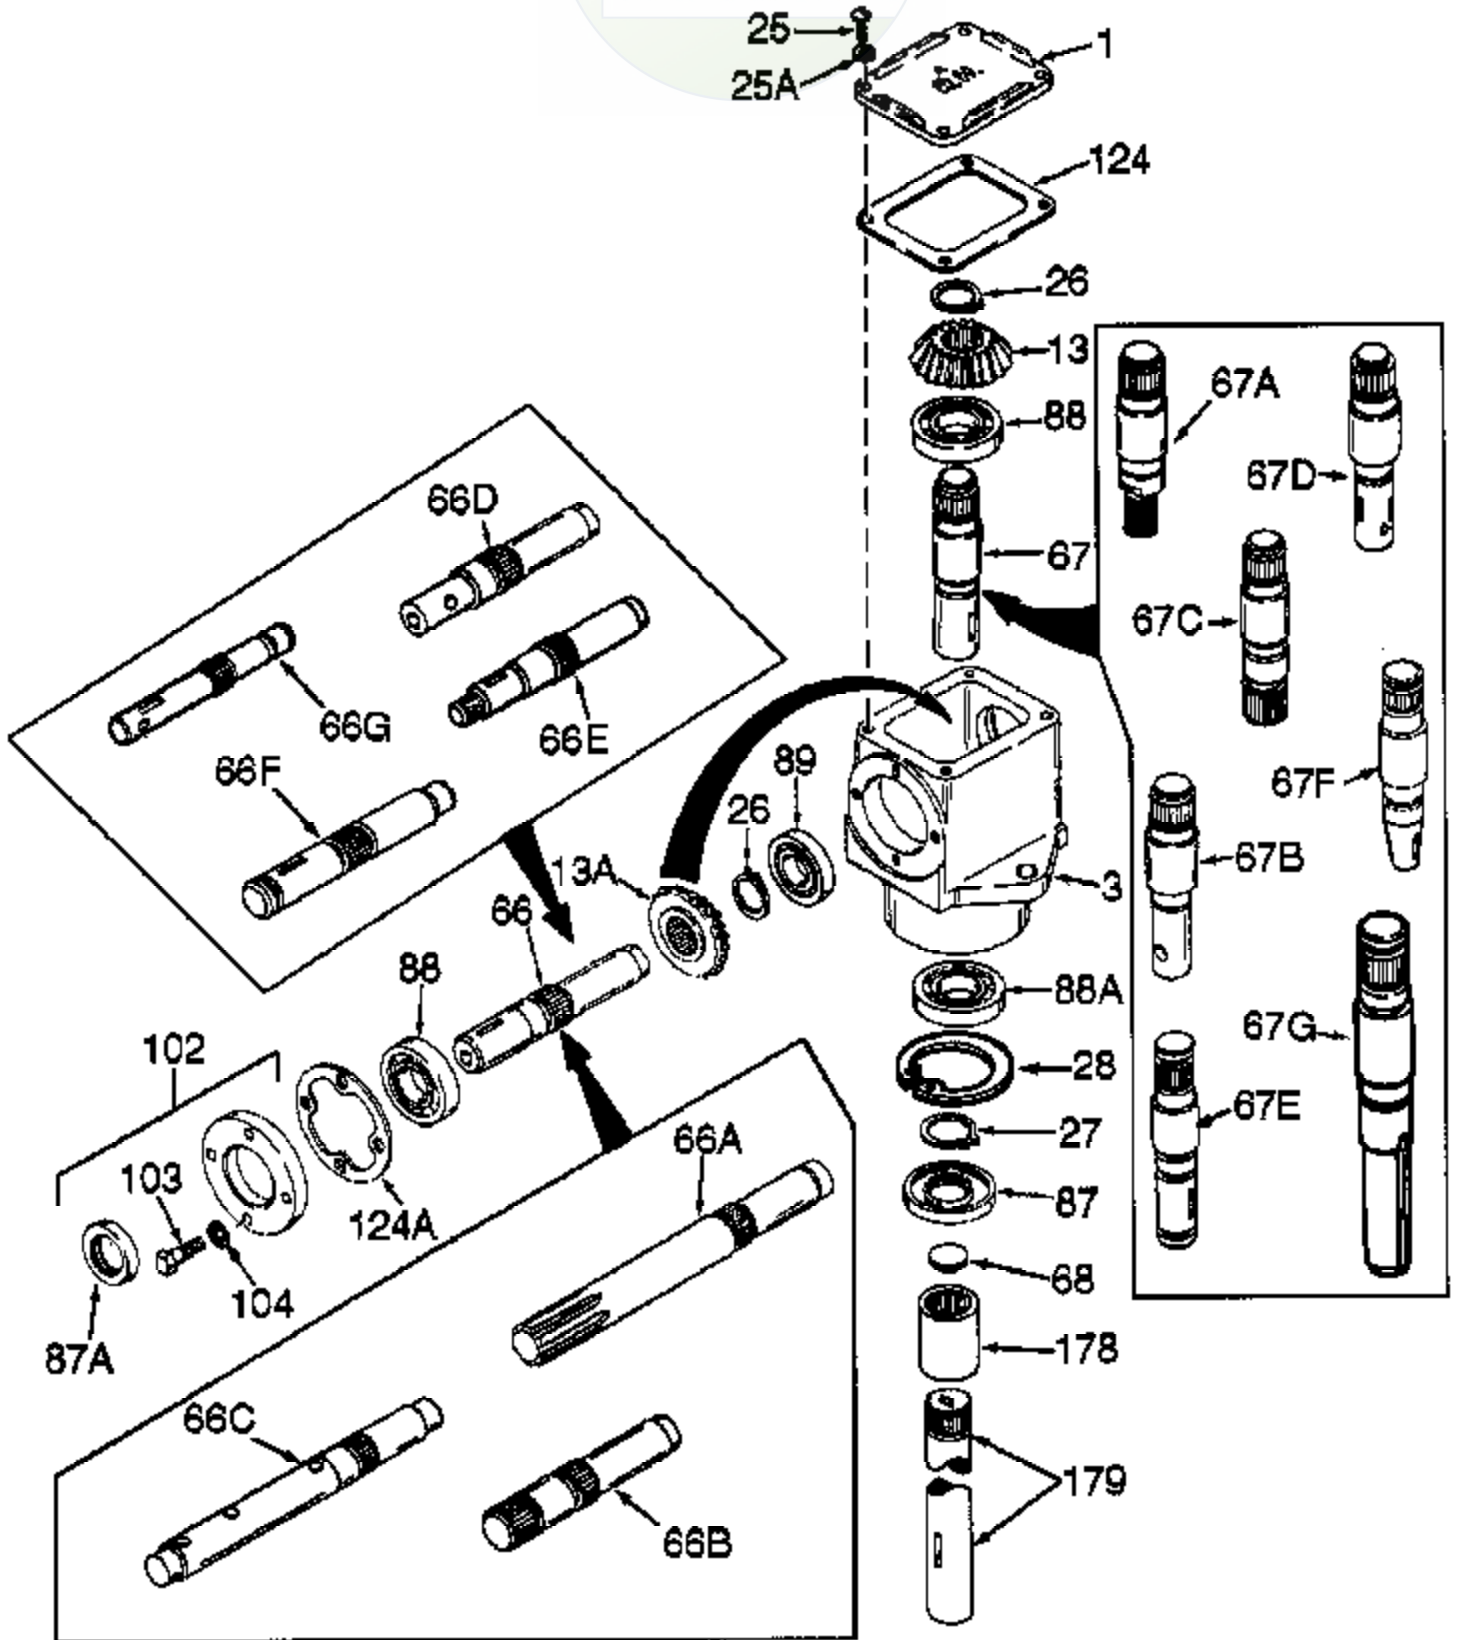

JOIST

SICHER IST DAS:
DAS ORIGINAL

Ref #	Part Number	Qty	Description
1	772034		Right Hand Cover
3	770026A		Right Angle Drive Housing
13	778046		Miter Gear (22 teeth)(7/8" ID)
13A	778046		Miter Gear (22 teeth)(7/8" ID)
25	792025		Screw, 10-24 x 1/2"
26	788018		Snap Ring
27	788019		Snap Ring
66A	776088		Input Shaft (9-21/64" long)
67E	776060A		Output Shaft (4-17/32" long)
87A	788031		Oil Seal
87	788029		Oil Seal
88A	780034		Ball Bearing
88	780034	RAD-1791-P91	Ball Bearing
89	780024	Peerless	Ball Bearing
102	786029		Retainer Cap & Seal (Incl. 87A & 103)
103	792026		Screw, 1/4-20 x 7/8"
124	788028		Cover Gasket
124A	788030B		Cap Gasket

RAD-1791-P91 Page 2 of 2
Peerless